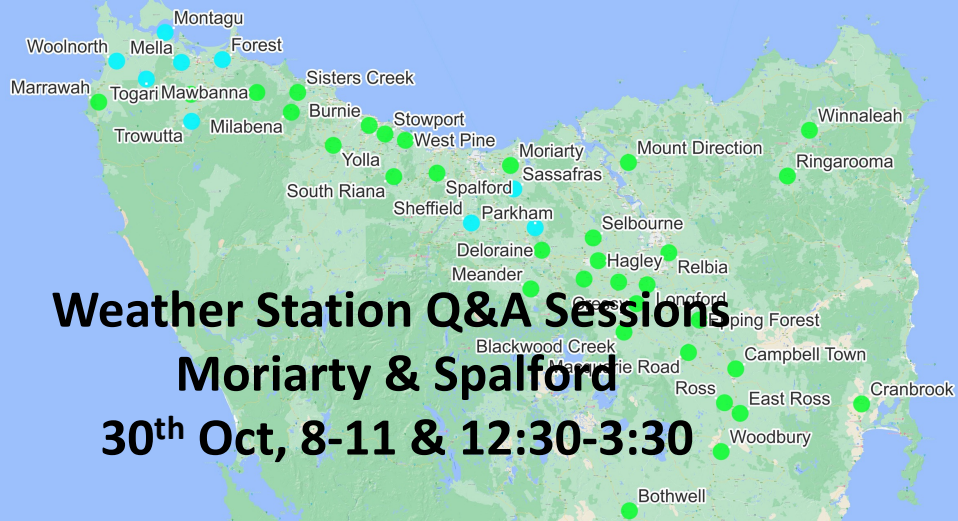

Egg Lagoon
Pegarah
Lymwood

Weather Station Network

Sign up using this QRCode

Rain Gauge 
Weather Station 

Weather Station Q&A Sessions Moriarty & Spalford 30th Oct, 8-11 & 12:30-3:30

Australian Government
Department of Agriculture,
Fisheries and Forestry

Future
Drought
Fund

TAS FARM
INNOVATION HUB
Growing Climate Resilient Communities

UNIVERSITY OF TASMANIA
TIA
Tasmanian Institute of Agriculture

AgriFutures®
Australia

Come along to these sessions to hear more about the weather station network and how it can benefit your operation. We'll have Marek from Ag Logic and the landholders who hosts the station on hand to answer your queries. The session will be suitable for both current users of the network and new users of the network.

Please RSVP for catering purposes.
Ossie Lang – 0430 380 414

Moriarty 8-11am

5327 Frankford Rd, (Enter via Hermitage Ln)
<https://bit.ly/Moriarty-Weather>

Spalford 12:30-3:30pm

870 Castra Rd, Spalford
<https://bit.ly/Spalford-Weather>